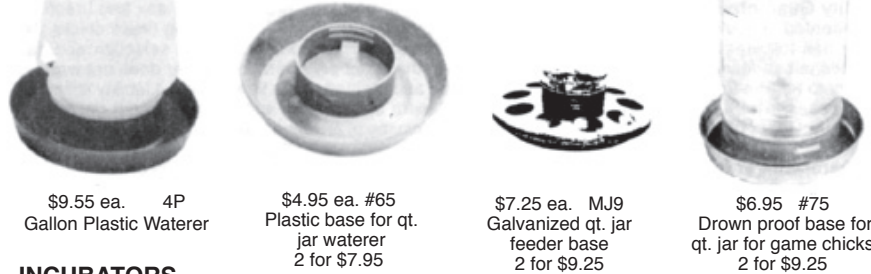

FREE SHIPPING ON SUPPLIES

$9.55 ea. 4P Gallon Plastic Waterer
$4.95 ea. #65 Plastic base for qt. jar waterer 2 for $7.95
$7.25 ea. MJ9 Galvanized qt. jar feeder base 2 for $9.25
$6.95 #75 Drown proof base for qt. jar for game chicks 2 for $9.25

INCUBATORS

1602N Hovabator - still air-thermal plastic (holds approx. 200 quail, 90 pheasant, 70 chicken, 40 turkey or duck eggs) Hand turn. Instructions and thermometer included.....**$62.00**
1611 Automatic egg turner for 1602 N model, with 6 egg rack (each holds 7 eggs) for any size egg.....**$61.00**
When Purchasing both incubator and egg turner.....**$109.00**
5301 Brooder Thermometer.....**$9.25**

When Ordering list catalog number. - prices include postage and handling
Missouri Residents MUST ADD SALES TAX.

HELPFUL BOOKS	
Book of Bantams.....	$ 14.50
Turkey Raising (Storey's Guide).....	$ 23.95
Successful Duck & Goose Raising.....	$ 12.95
Sexing All Fowl.....	$ 11.95
A Guide to Raising Chickens (Storey's).....	$ 23.95
Guinea Fowl.....	$ 11.95
Raising Game Birds.....	$ 12.50
Your Chickens- A Kids Guide.....	$ 18.95
Peafowl Raising.....	$ 13.95
Chicken Coops.....	$ 21.95
Field Guides to Chickens.....	$ 19.95
How To Raise Chickens.....	$ 19.95
Pocketful of Poultry.....	$ 10.95
Wonderful World of Poultry Coloring Book.....	$ 9.00

MO. Residents must ADD SALES TAX.

CAKLE HATCHERY VIDEO OR DVD See what "goes on behind the scenes"
$13.95 Postage Paid

CAKLE HATCHERY T-SHIRTS (S M L XL)
$ 14.95 postage paid

GIFT CERTIFICATES AVAILABLE

U.S. APPROVED PULLORUM CLEAN
PHONE 417-532-4581
FAX 417-588-1918

** RARE BREEDS **

St. Run Only	Quantity
Minimum of 5	5 25
Barnevelders.....	34.50
Blue Sumatra.....	24.75
Black Sumatra.....	14.50
Buff Brahma.....	14.75
Buttercup.....	11.85
Cochin- Partridge, White or Black.....	16.75
Cochin- Blue, Buff, Splash or Silver Laced.....	16.75
Egyptian Fayoumis.....	12.10
German Spitzhauben.....	11.85
Lakenvelder.....	11.85
Mottled Houdan.....	12.10
Silver Phoenix.....	12.75
Golden Phoenix.....	16.00
Black Breasted Red Phoenix.....	25.00
Polish: (Per Color)	
Buff Laced, Silver Laced, Golden Laced,	
White Crested Black, or Blue.....	12.10
Red Jungle Fowl.....	18.00
Saipan Jungle Fowl.....	40.00
Silver Spangled Hamburg.....	11.85
White Sultan.....	13.85
Yokohamas-White or Red Shouldered.....	18.50
Yokohamas-Silver Duckwing.....	18.50
Buckeye.....	16.65

A Thermometer is a Baby Chick's Best Friend!

4-H and FFA 10% Discount

HATCHERY SURPRISE
$45.95 + $15.00 SHIPPING
LIKE SURPRISES?

No Choice of kind or amount of birds but we guarantee a bargain.

SHIP ON MONDAY AND WEDNESDAY HATCHERY PICK-UP ON TUES. & THURS. MINIMUM ORDER—total of 15 chicks (For warmth purposes)
Hatch Mid February to September

REFER TO ORDER BLANK FOR SHIPPING INFORMATION...POSTAGE AND HANDLING CHARTS.

CAKLE HATCHERY "Since 1936"

www.cacklehatchery.com

2012 PRICE LIST

STANDARD BREEDS